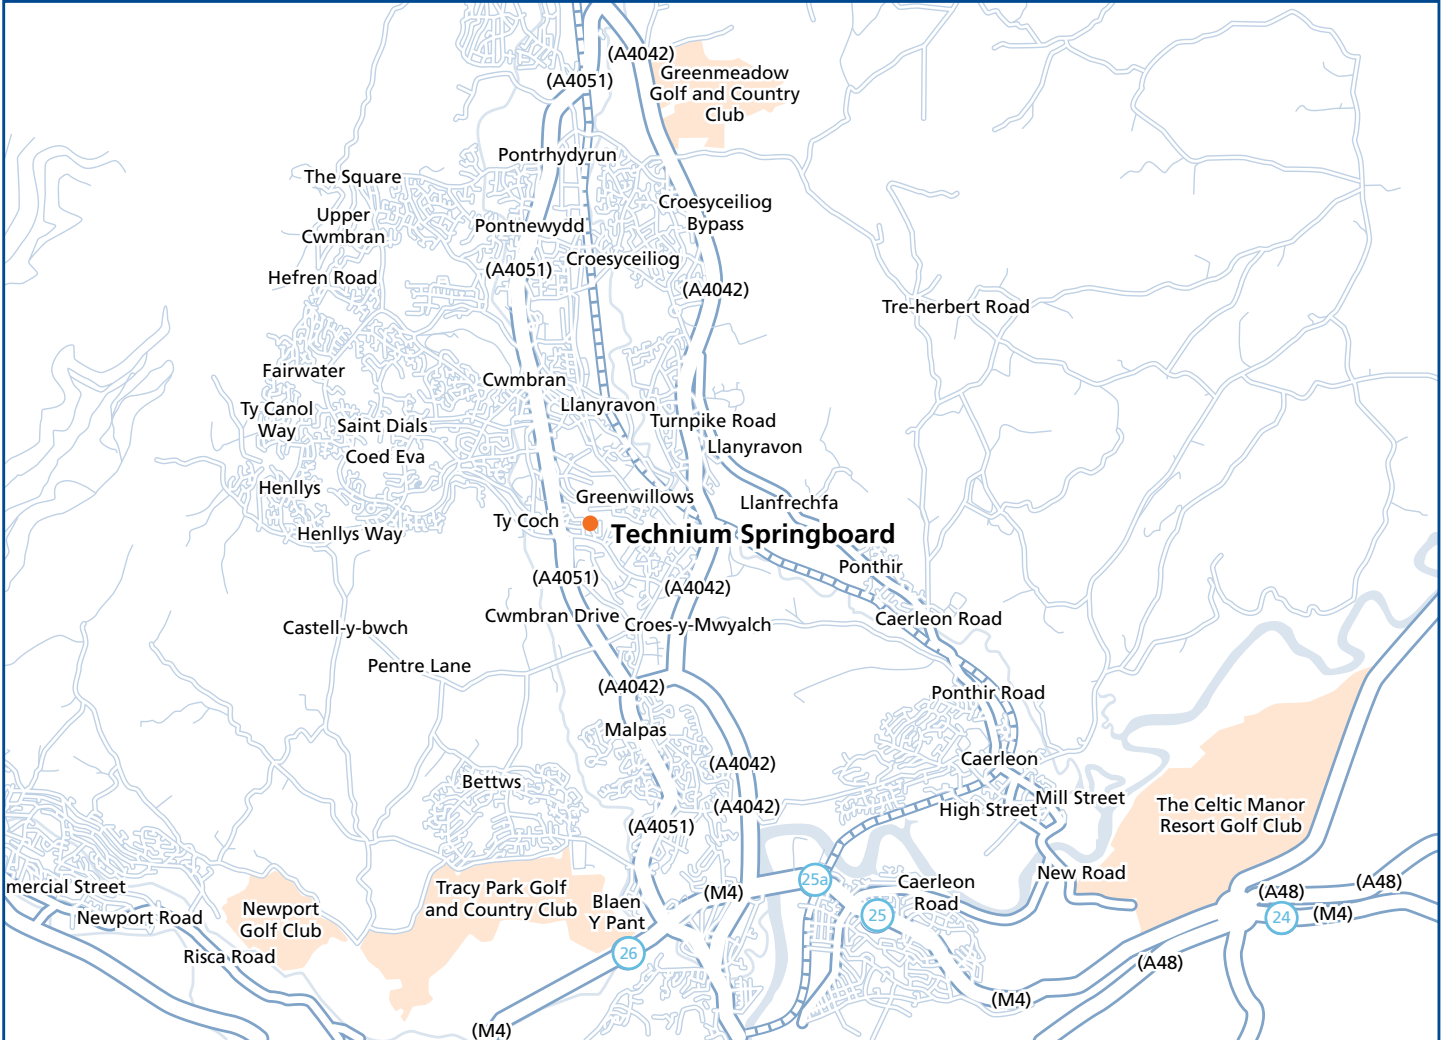

Technium[®]
Springboard

Technium Springboard

Llantarnam Park, Cwmbran
Torfaen, NP44 3AW
+44 (0)1633 647800

By Car

From the M4 (from East Wales)

- Exit M4 Junction 25a.
- At the roundabout take the A4042 right towards Cwmbran.
- At the next roundabout take the left road towards Cwmbran A4051.
- Go straight over the next roundabout on the A4051 (Cwmbran drive).
- At the roundabout turn right into Llantarnam Business Park.
- Next take the 2nd turning on the right.
- Then the 2nd turning on the left to the car park.

From the M4 (from West Wales)

- Exit M4 Junction 26
- Bare left onto the A4051 (Malpas Road) and follow signs to Cwmbran.
- Go straight through numerous sets (3 or 4) of traffic lights until you come to a roundabout.
- Take the 1st left off the roundabout still signposted A4051 (Cwmbran Drive).
- At the roundabout turn right into Llantarnam Business Park.
- Take the 2nd turning on the right.
- Then the 2nd turning on the left to the car park.

From Pontypool

- Take the A472 Crumlin by-pass until you reach the roundabout at Pontypool (Harvester on the left).
- Take the 3rd turning off sign posted Newport, onto the A4042 (not the 2nd turning to MacDonalds).
- Go straight over the next 3 roundabouts, still on the A4042 past County Hall (glass building on your right).
- Go straight over the roundabout at County Hall until you reach the next roundabout.
- Take the 3rd turning off this roundabout signposted Llantarnam, over a small bridge (past Burtons Biscuit Factory).
- Go through the traffic lights (past the Greenhouse Pub on your left).
- At the next roundabout take the 3rd turning into Llantarnam Park.
- Go straight over the next roundabout.
- Take the 2nd turning on the left. You will see the Technium Springboard in front of you.
- 2nd on the left will take you into the car park.

Technium Springboard (formally know as the Springboard Innovation Centre) is located in Cwmbran, 4 miles from the M4 motorway, Junction 25a from the East and 26 from the West.