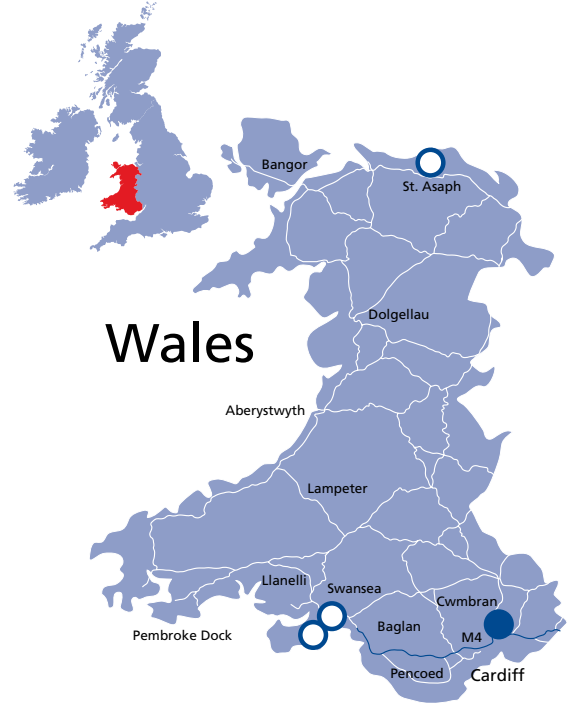

Technium[®]
Springboard

Technium Springboard

Llantarnam Park, Cwmbran
Torfaen, NP44 3AW
+44 (0)1633 647800

By Car

From the M4 (from East Wales)

- Exit M4 Junction 25a.
- At the roundabout take the A4042 right towards Cwmbran.
- At the next roundabout take the left road towards Cwmbran A4051.
- Go straight over the next roundabout on the A4051 (Cwmbran drive).
- At the roundabout turn right into Llantarnam Business Park.
- Next take the 2nd turning on the right.
- Then the 2nd turning on the left to the car park.

From the M4 (from West Wales)

- Exit M4 Junction 26
- Bare left onto the A4051 (Malpas Road) and follow signs to Cwmbran.
- Go straight through numerous sets (3 or 4) of traffic lights until you come to a roundabout.
- Take the 1st left off the roundabout still signposted A4051 (Cwmbran Drive).
- At the roundabout turn right into Llantarnam Business Park.
- Take the 2nd turning on the right.
- Then the 2nd turning on the left to the car park.

Technium Springboard (formally know as the Springboard Innovation Centre) is located in Cwmbran, 4 miles from the M4 motorway, Junction 25a from the East and 26 from the West.